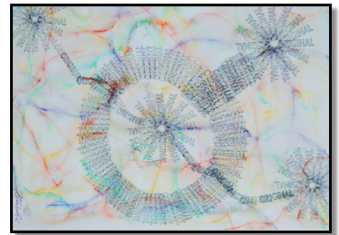

HIDIR OK

NAKAMURA KEIICHI